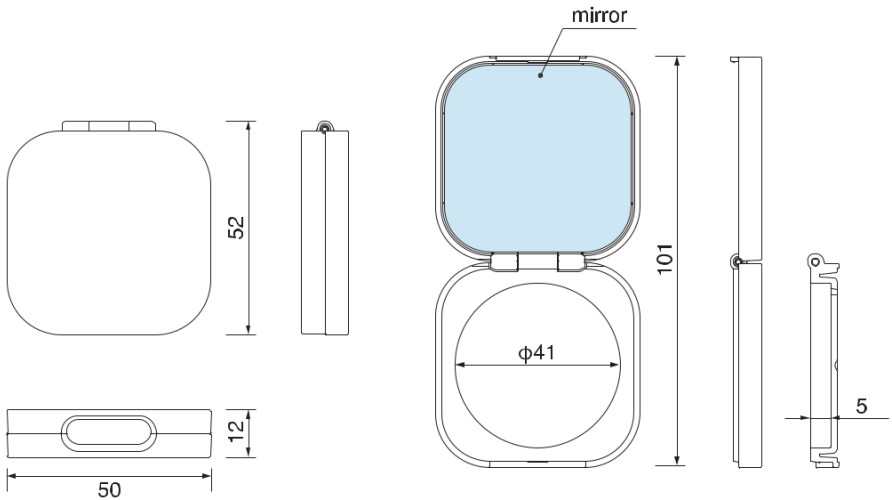

# ARC

ARC

- High transparency compact ( in ABS or SAN )
- Alternative filling options: direct filling or pan filling  
( Direct filling is only available to solid perfume, balm etc )
- Versatile decoration possibility: painting, silk screen, hot stamping, pad printing, metallization etc
- With and without mirror possibility

## ARC Specification

### ARC

Material / ABS,SUS

Molding / I

Weight / 13.0g