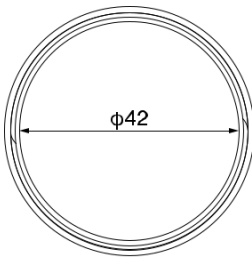

# SCI

SCI-15  
SCI-15 Cap

- 15g cream container with "Easy to take-out" feature.
- Airtightness preserved by induction wads until being unsealed by the end user.
- Various options for decoration.

### SCI-15

Material / PP  
Molding / I  
Weight / 4.3g

### SCI-15 Cap

Material / PP  
Molding / I  
Weight / 2.8g