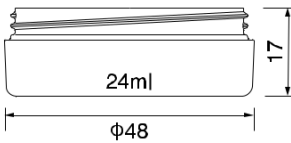

SCI-15 Specification

SCI-15

Material / PP
Molding / I
Weight / 4.3g